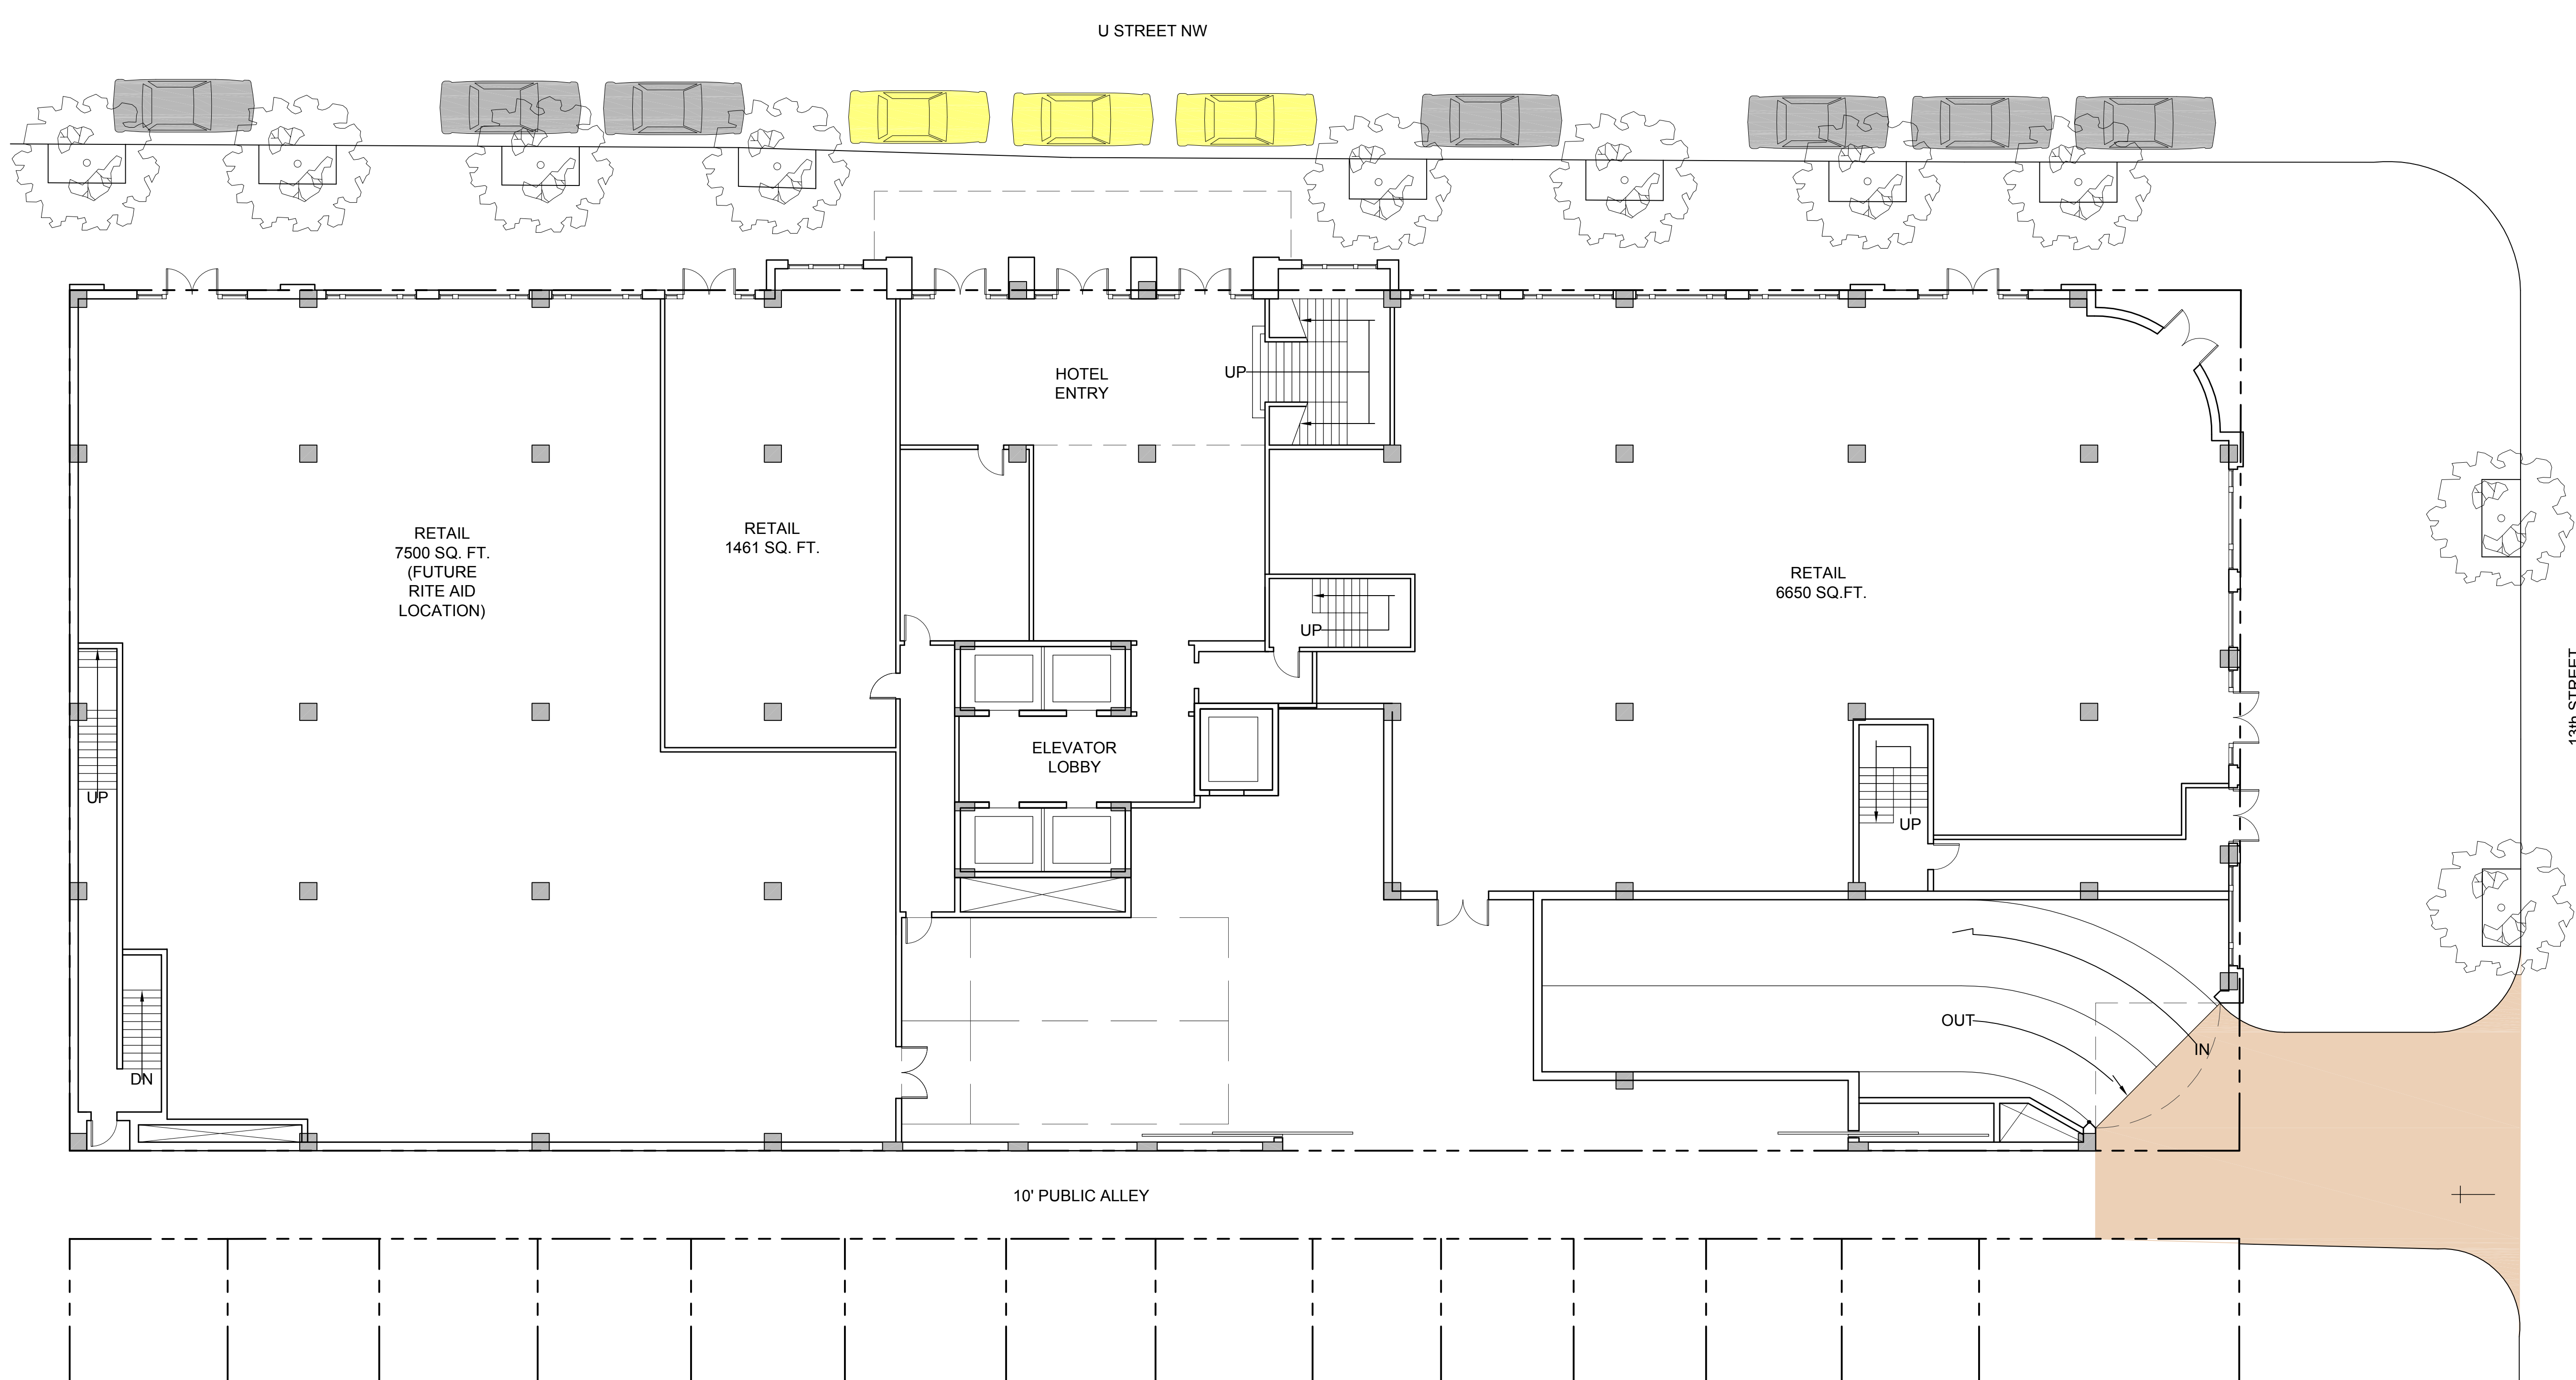

MULTIPLE CURB CUTS

CORNER ENTRY

PARKING GARAGE ENTRANCE LOCATION

HOTEL AT 13TH AND U STREET NW